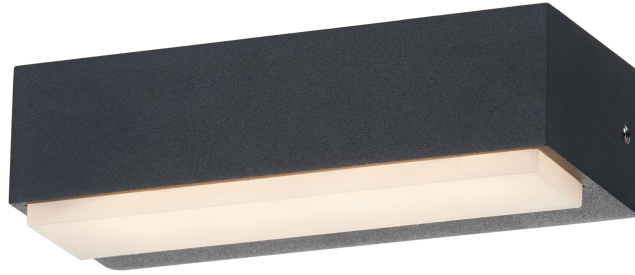

WALL LAMP OUTDOOR LIGHT

TECHNICAL SHEET

KL-W167P

KEYLIGHT

SPAIN

PRODUCTOS DE ILUMINACION

FEATURES

- 220-240V
- CE ROHS Certified
- Aluminum die-casting body
- PC Diffuser
- 3-years warranty

SPECIFICATIONS

Product Code	KL-W167P
Power	4W
Input	220-240V
Luminous flux	210 lm
Color Temperature	2700k-6500k
Beam Angle	120°
Power factor	≥0.40
CRI	80
Finishing Colors	White/Silver Grey/Dark Grey/Black
LED Type	SMD
IP Rating	IP65 Class 1
Size	64mm*142mm*41mm
Warranty	3 years