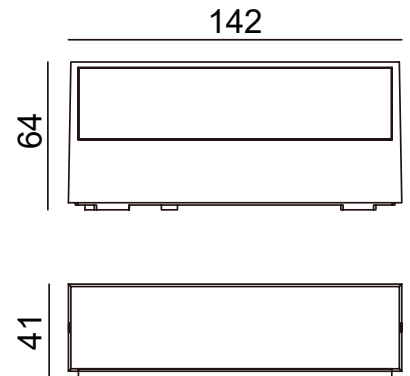

WALL LAMP OUTDOOR LIGHT

TECHNICAL SHEET

KL-W167P

KEYLIGHT

SPAIN

PRODUCTOS DE ILUMINACION

FEATURES

- 220-240V
- CE ROHS Certified
- Aluminum die-casting body
- PC Diffuser
- 3-years warranty

SPECIFICATIONS

Product Code	KL-W167P
Power	4W
Input	220-240V
Luminous flux	210 lm
Color Temperature	2700k-6500k
Beam Angle	120°
Power factor	≥0.40
CRI	80
Finishing Colors	White/Silver Grey/Dark Grey/Black
LED Type	SMD
IP Rating	IP65 Class 1
Size	64mm*142mm*41mm
Warranty	3 years